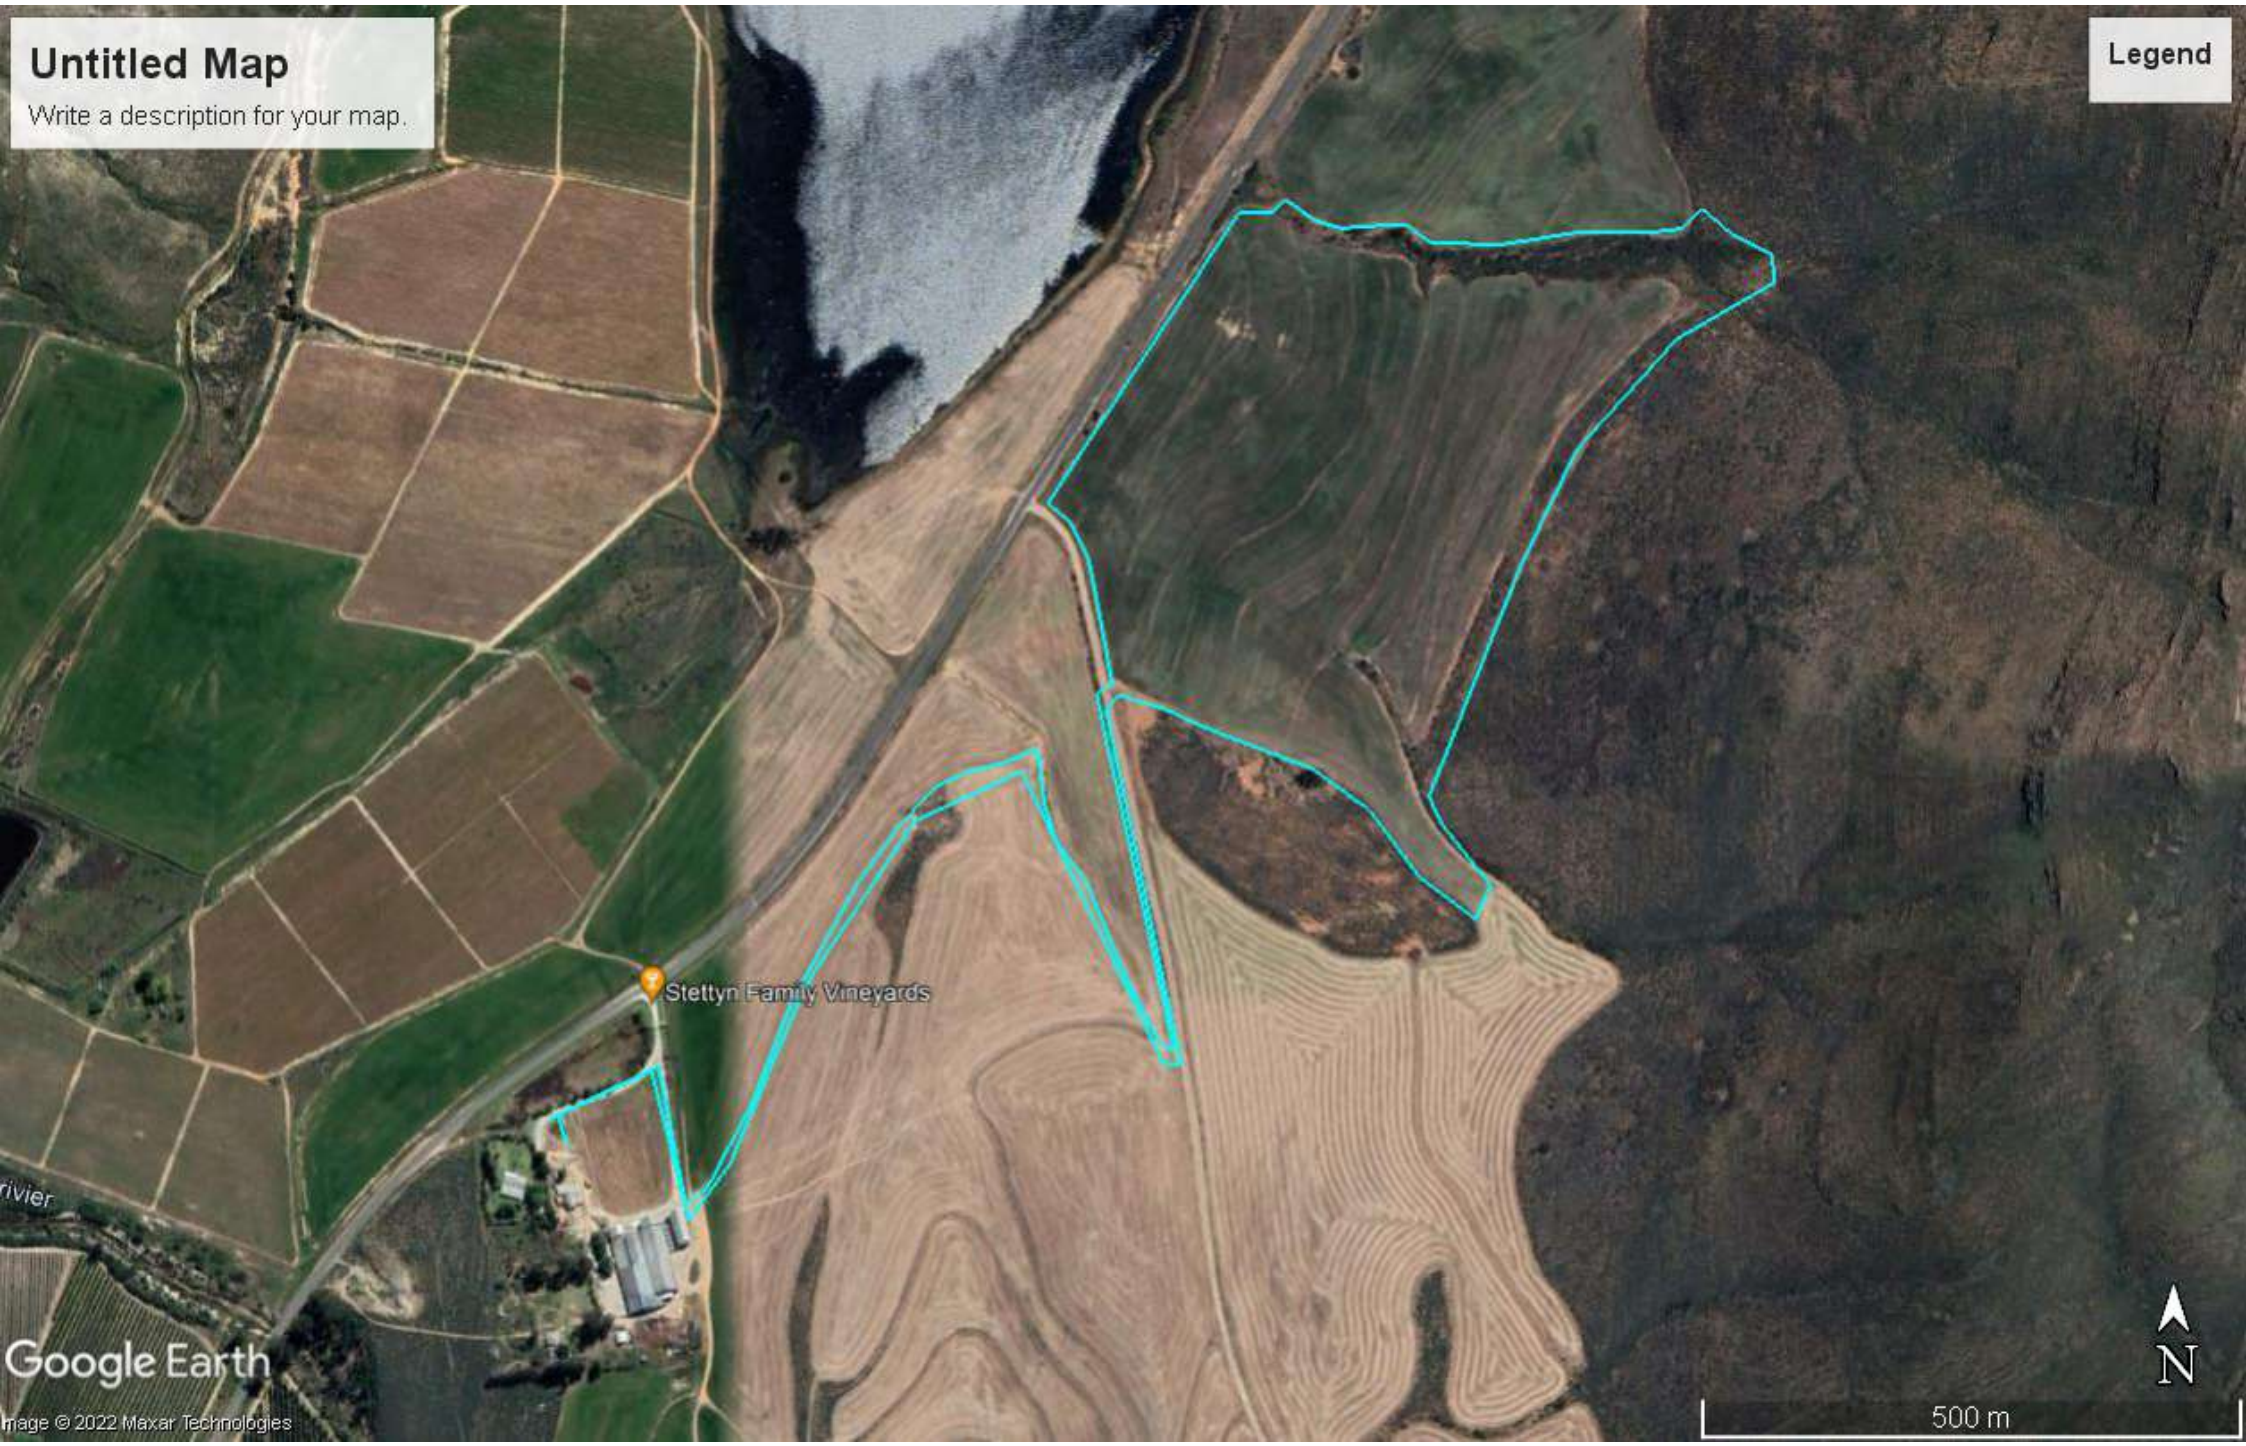

Untitled Map

Write a description for your map.

Legend

Google Earth

Image © 2022 Maxar Technologies

400 m

Untitled Map

Write a description for your map.

Legend

Google Earth

Image © 2022 Maxar Technologies

500 m

Untitled Map

Write a description for your map.

Legend

Google Earth

Image © 2022 Maxar Technologies

1 km

Untitled Map

Write a description for your map.

Legend

Stettyn Family Vineyards

Google Earth

Image © 2022 Maxar Technologies

1 km

Untitled Map

Write a description for your map.

Legend

Stettyn Family Vineyards

Google Earth

Image © 2022 Maxar Technologies

2 km