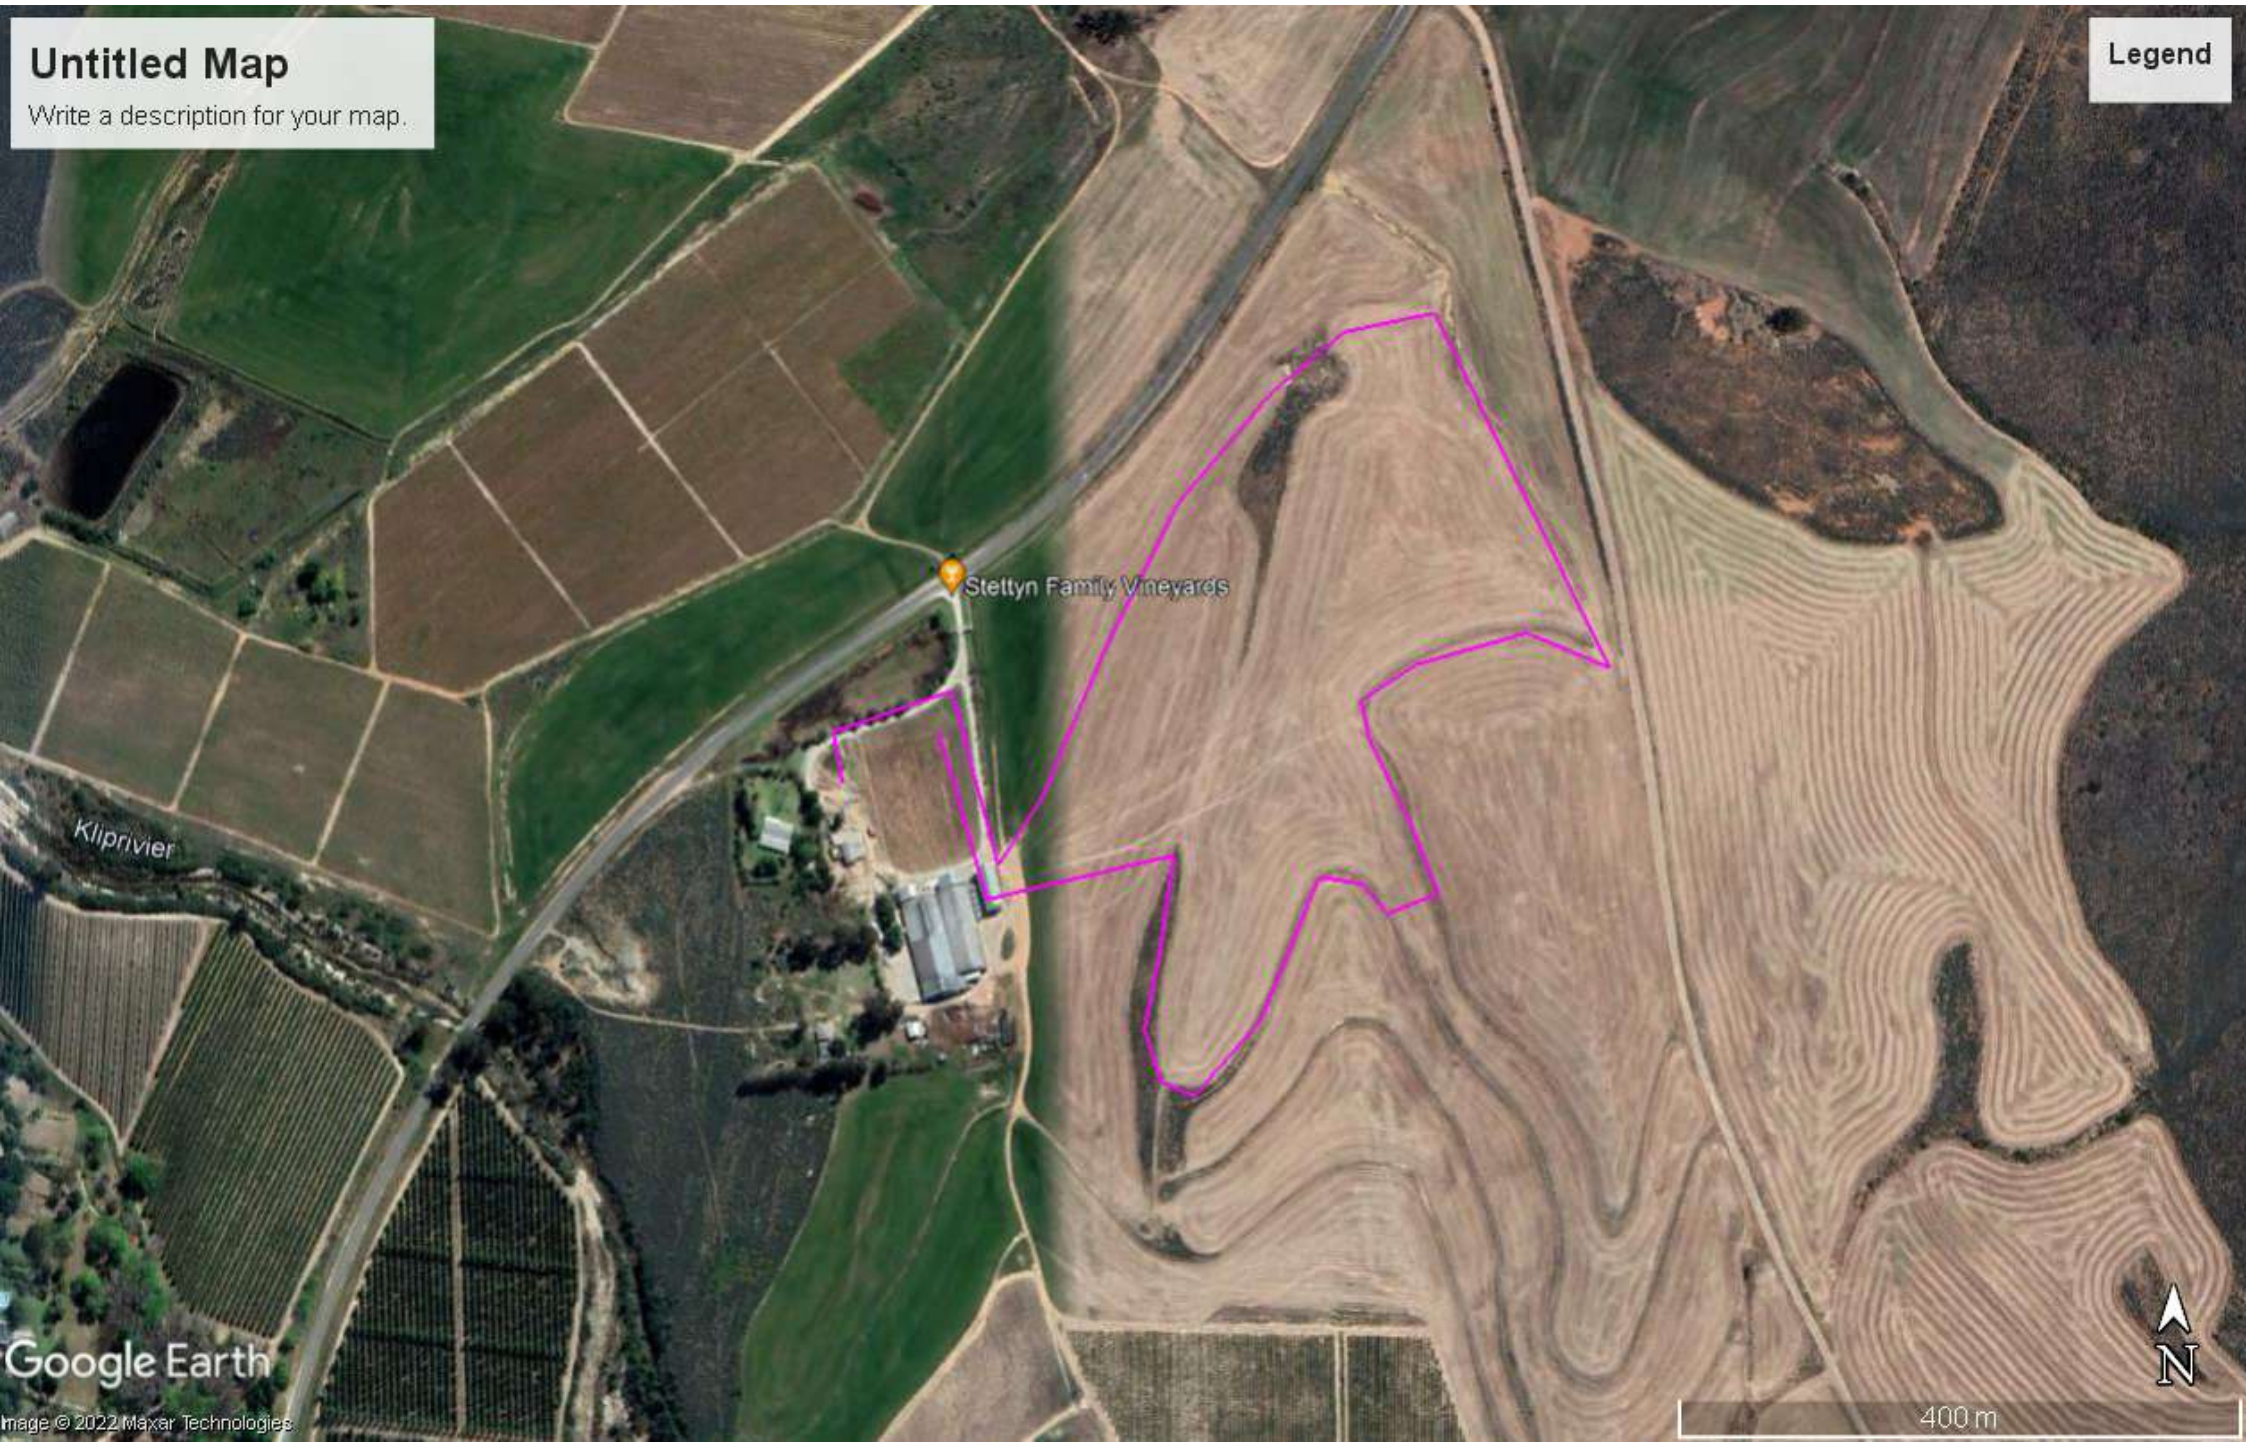

Untitled Map

Write a description for your map.

Legend

Google Earth

Image © 2022 Maxar Technologies

400 m

Untitled Map

Write a description for your map.

Legend

Google Earth

Image © 2022 Maxar Technologies

500 m

Untitled Map

Write a description for your map.

Legend

Google Earth

Image © 2022 Maxar Technologies

1 km

Untitled Map

Write a description for your map.

Legend

Stettyn Family Vineyards

Google Earth

Image © 2022 Maxar Technologies

1 km

Untitled Map

Write a description for your map.

Legend

Stettyn Family Vineyards

Google Earth

Image © 2022 Maxar Technologies

2 km