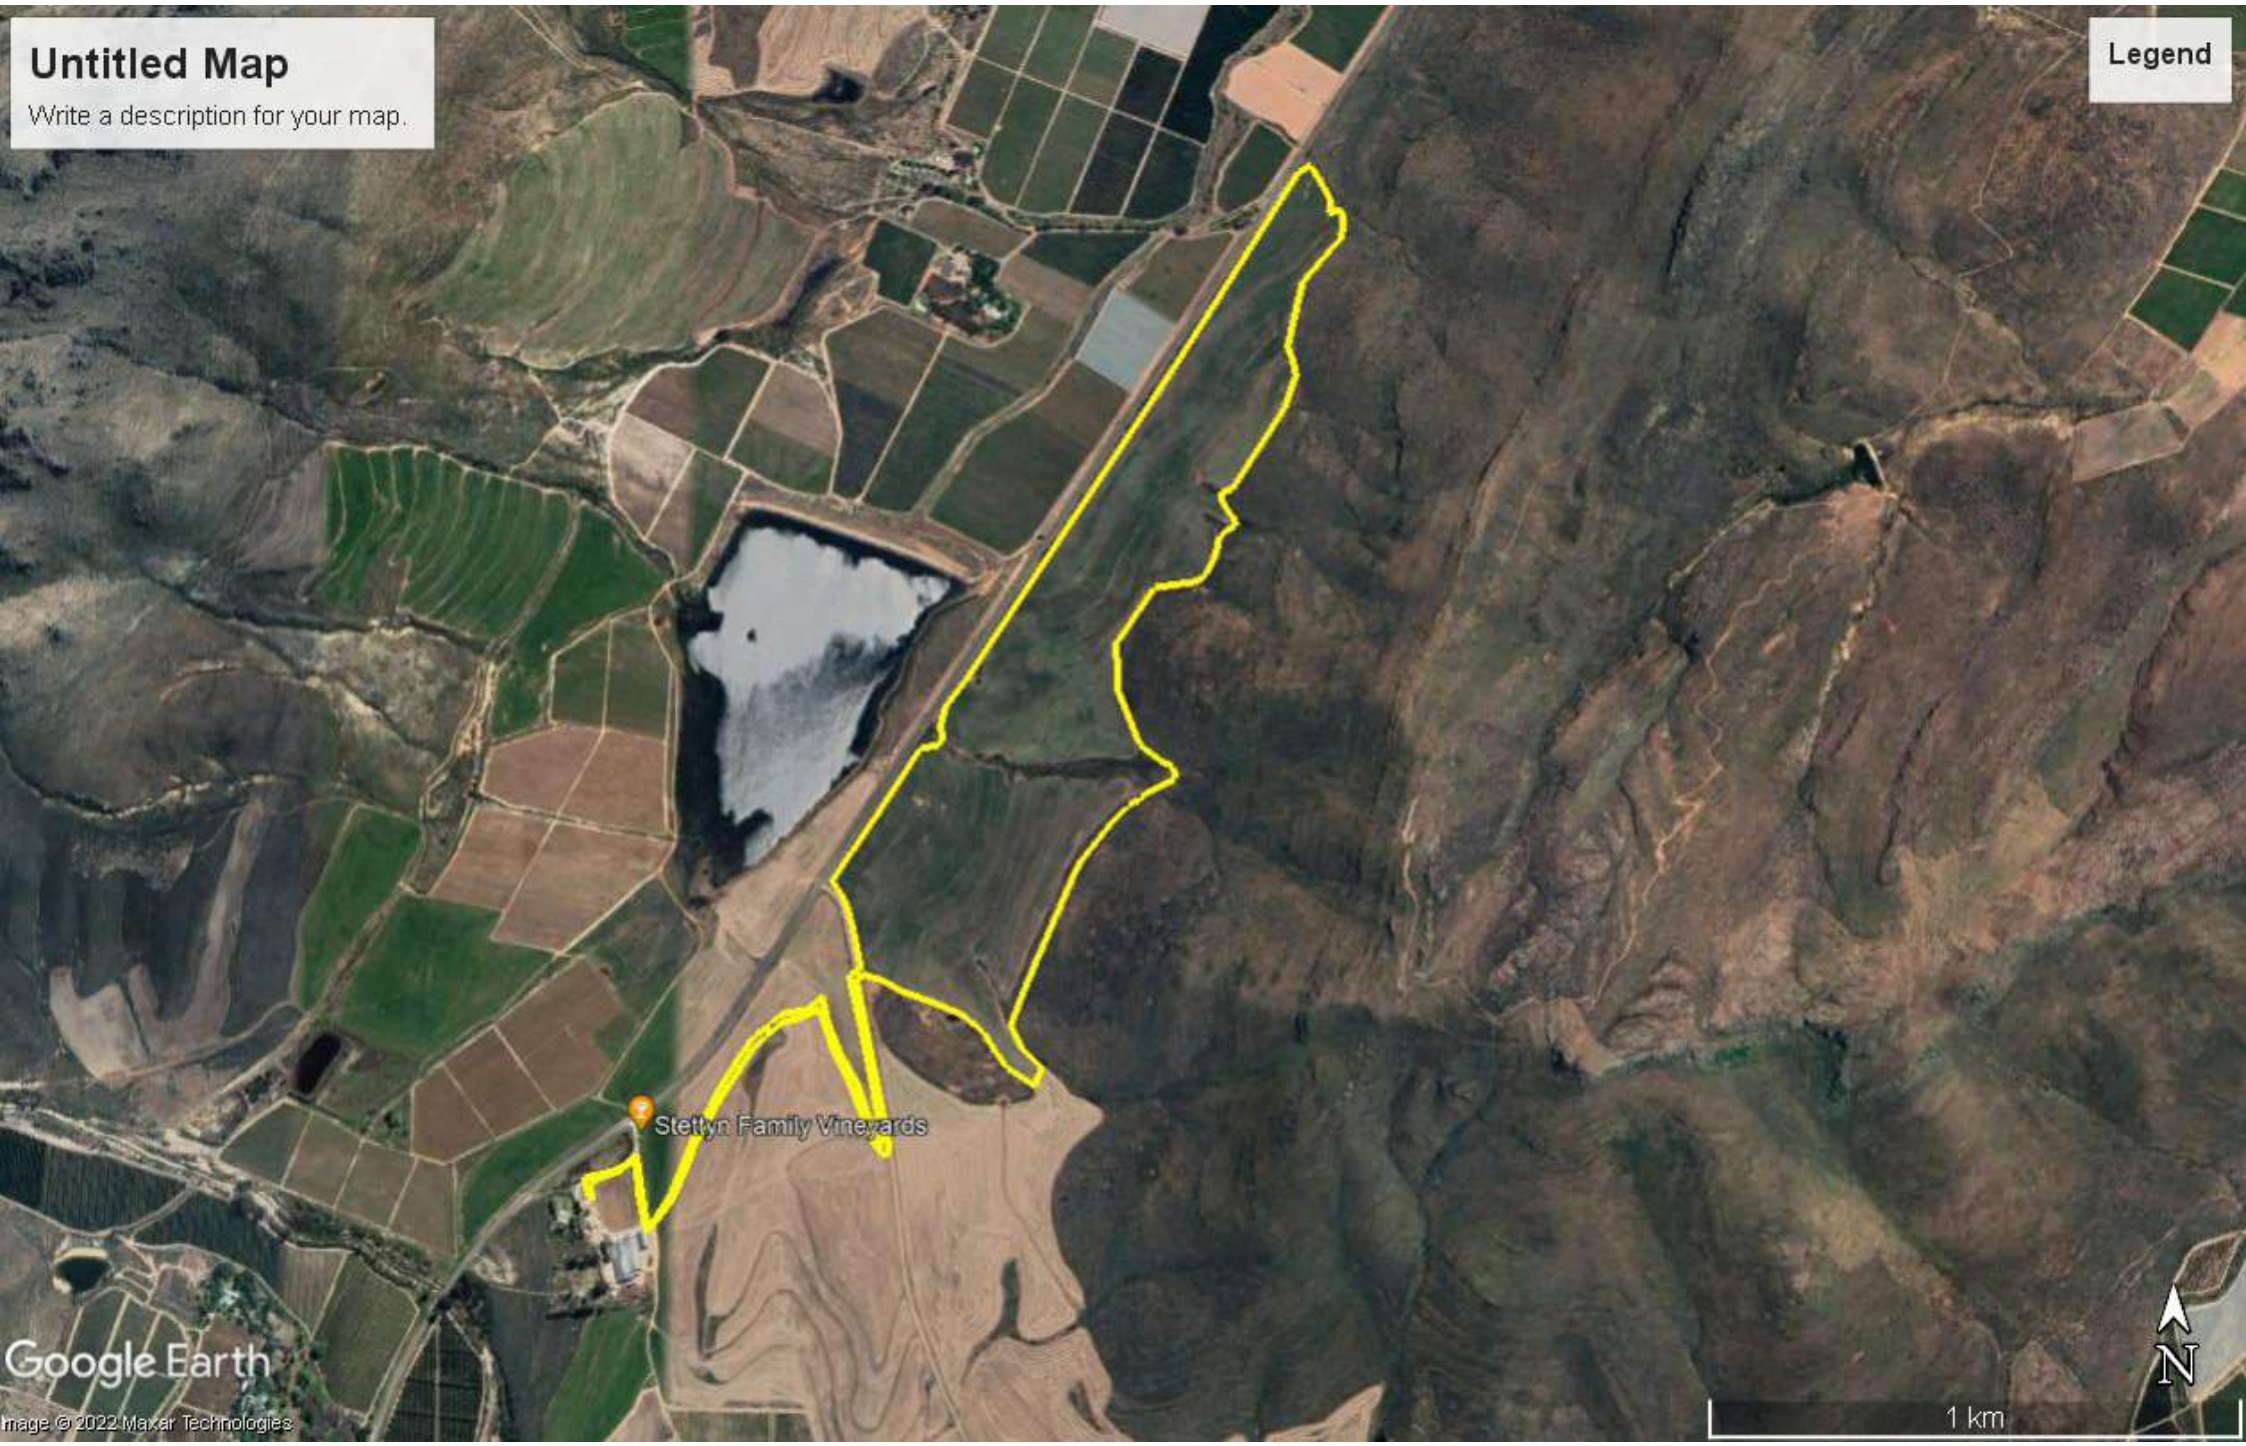

Legend

Google Earth

Image © 2022 Maxar Technologies

500 m

Untitled Map

Write a description for your map.

Legend

Google Earth

Image © 2022 Maxar Technologies

1 km

Untitled Map

Write a description for your map.

Legend

Stettyn Family Vineyards

Google Earth

Image © 2022 Maxar Technologies

1 km

Untitled Map

Write a description for your map.

Legend

Stettyn Family Vineyards

Google Earth

Image © 2022 Maxar Technologies

2 km